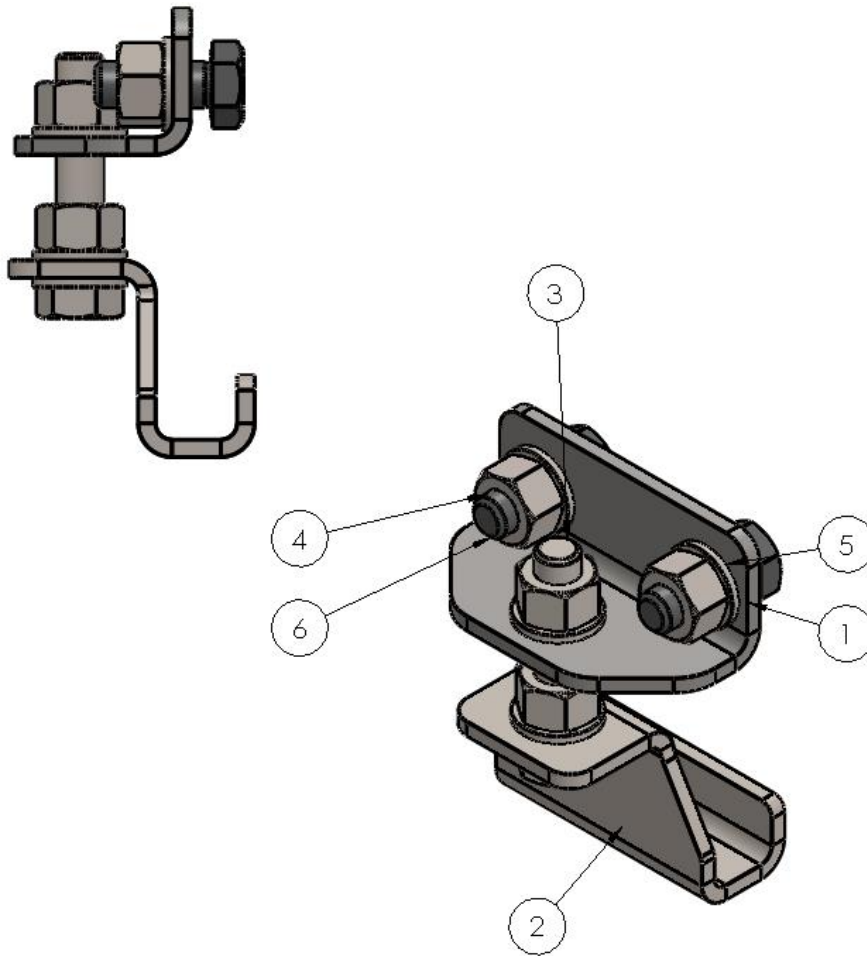

# Centre Canopy Clamp Down Fitment Instructions

## LIST OF COMPONENTS:

ITEM NO.	PART NUMBER	DESCRIPTION	MATERIAL	QTY.
1	CMB-000-001	CANOPY MNT BRACKET	3CR12	1
2	CMB-000-002	BOTTOM CLAMP BRACKET	3CR12	1
3	M8 x 40 HEX BOLT	HEX BOLT	S/S	1
4	M8 Hexagon Nut	Hexagon Nut	S/S	4
5	M8 WASHER	WASHER	S/S	5
6	M8x20 HEX BOLT	M8 HEX BOLT	S/S	2

## SECTION VIEW OF CLAMPING.